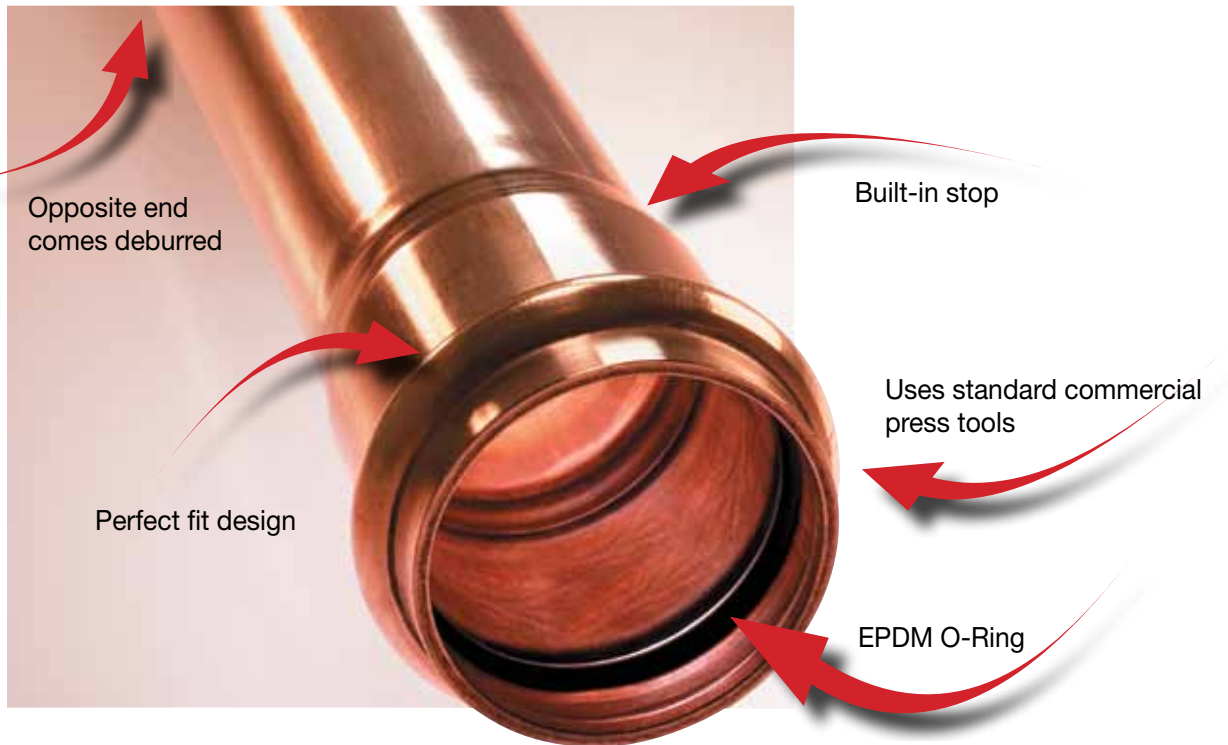

FEATURES A SINGLE PRESSING POINT, WITH NO SEPARATE FITTINGS TO DEAL WITH

One pressing point instead of two is faster, more seamless and results in a straighter run. Plus, no separate fittings eliminates packaging waste and the risk of theft.

DRASTICALLY REDUCES INSTALLATION TIME, BY MORE THAN HALF IN OUR TEST

Our side-by-side comparison resulted in a time savings of more than 55% over traditional copper tube and press fittings. But don't take our word for it. Watch for yourself today!

ADVANTAGE PRESS™ TUBE

Press Home The Advantage™

Made in America

The Next Evolution of Press Technology for Copper Tube Systems:

Cerro's Revolutionary Advantage Press™ Tube

Patented one-piece design features an integral press end, complete with an O-ring and built-in stop.

The Advantage Press Tube's opposite end comes pre-deburred and is designed for a perfect fit.

To connect, just align, insert and press connect with a standard press tool. It's that easy.

Cerro's Advantage Press™ Tube combines the quality and reliability of Cerro copper tube with built-in press fit technology. Our patented integral one-piece design allows installers to make just one connection instead of two when installing copper tubing systems, delivering dramatically reduced installation times and significant total installed cost savings.